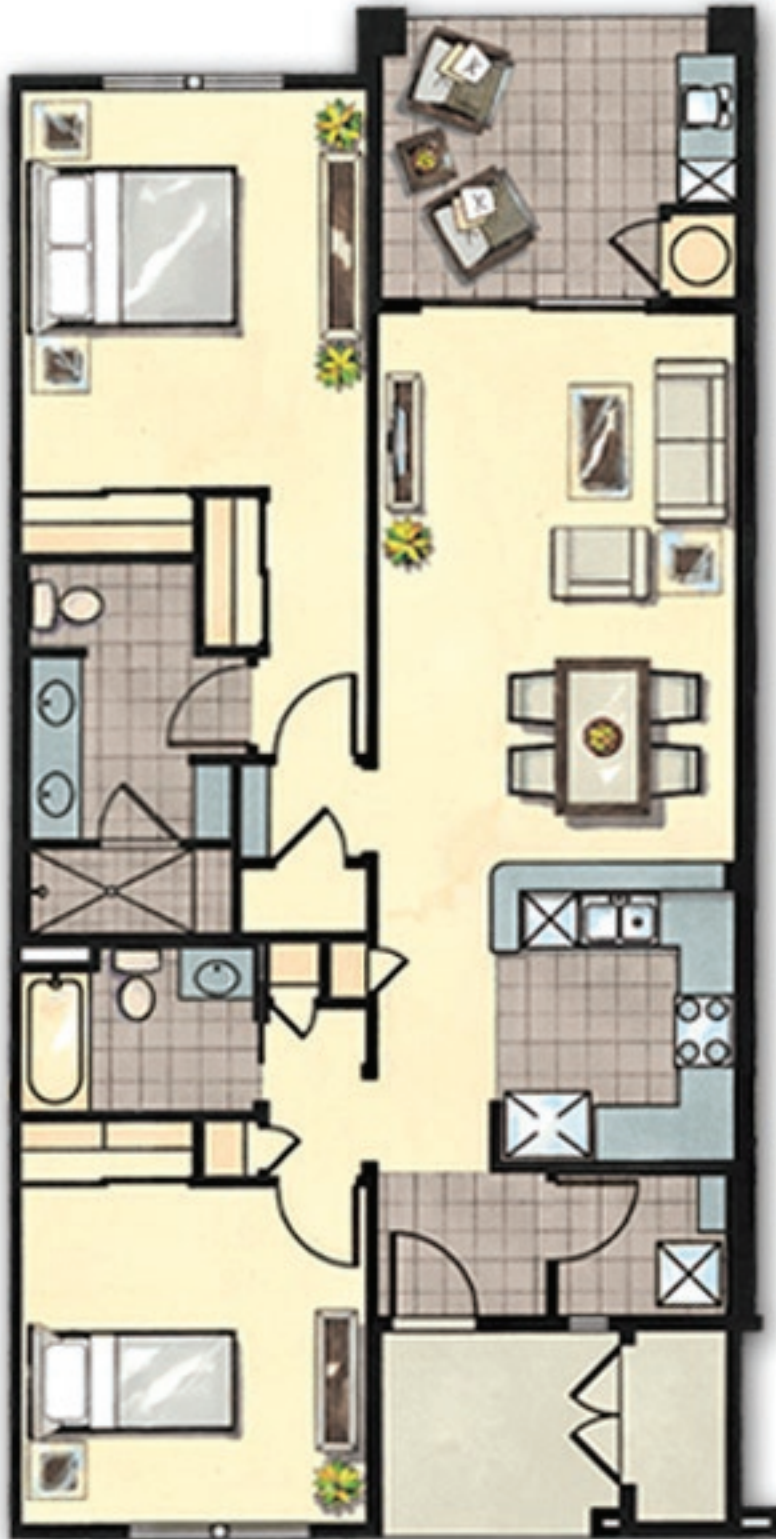

Hali'i KaiSM AT WAIKOLOA

HO'OULU (INSPIRING)

2 Bedroom | 2 Baths | Single-Story, Second-Level Villa / Living Area: 1317 square feet
Lanai: 142 square feet / Total: 1,459 square feet

Hali'i KaiSM AT WAIKOLOA

'IKENA (VIEW)

SECOND FLOOR

FIRST FLOOR

3 Bedroom | 3 Baths | Two-Story, second and third level Villa / Living Area: 1677 square feet
Lanai: 253 square feet / Total: 1,930 square feet

Hāli'i KaiSM AT WAIKOLOA

KIPUKA (OASIS IN THE LAVA)

3 Bedroom | 2 Baths | Single-Story, Garden Level Villa / Living Area: 1403 square feet
Lanai: 142 square feet / Total: 1,545 square feet

Hāli'i KaiSM AT WAIKOLOA

MAHANA (WARMTH)

2 Bedroom | 2 Baths | Single-Story, Garden Level Villa / Living Area: 1082 square feet
Lanai: 122 square feet / Total: 1,204 square feet