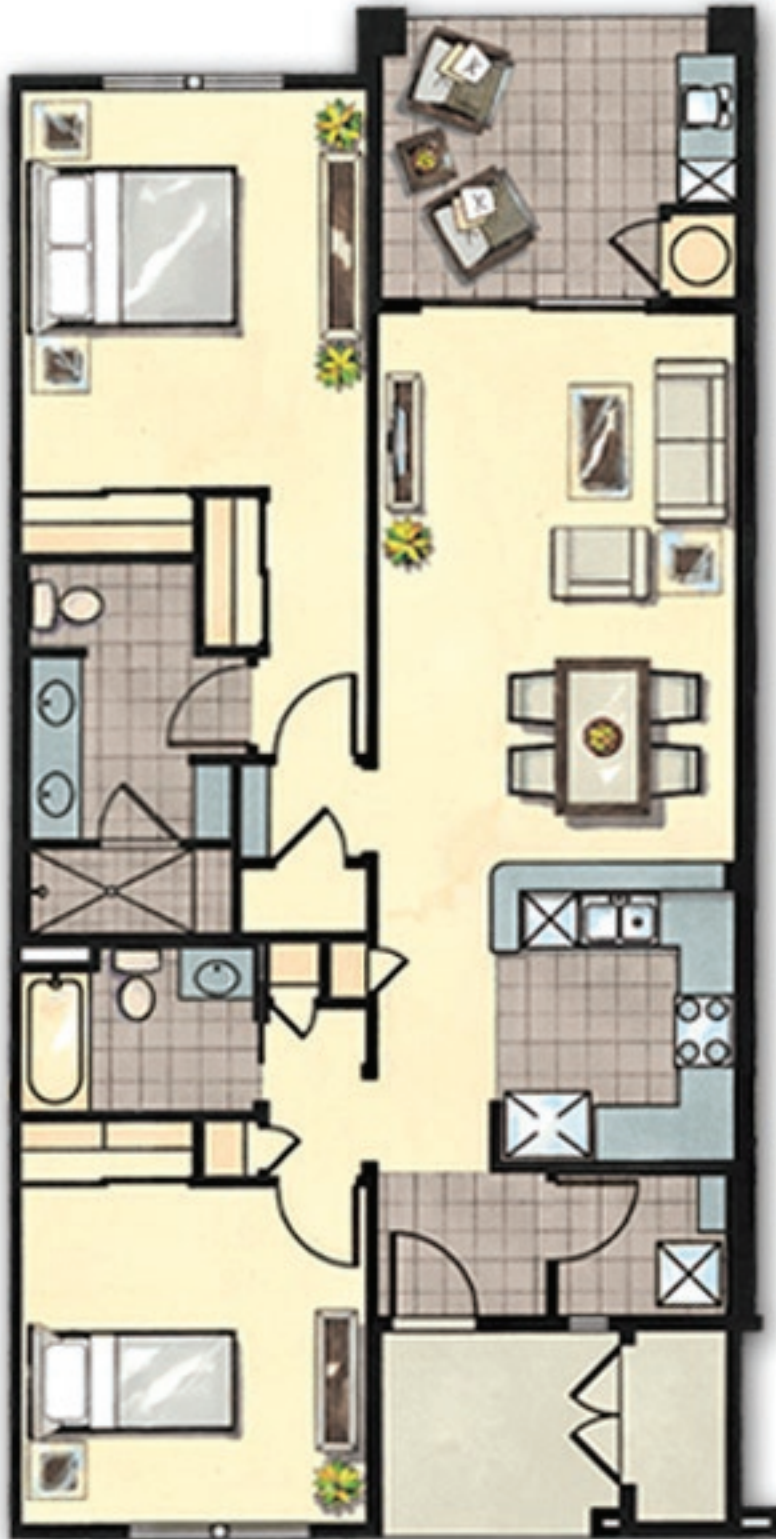

Hali'i KaiSM AT WAIKOLOA

HO'OU LU (INSPIRING)

2 Bedroom | 2 Baths | Single-Story, Second-Level Villa / Living Area: 1317 square feet
Lanai: 142 square feet / Total: 1,459 square feet

Hali'i KaiSM AT WAIKOLOA

'IKENA (VIEW)

SECOND FLOOR

FIRST FLOOR

3 Bedroom | 3 Baths | Two-Story, second and third level Villa / Living Area: 1677 square feet
Lanai: 253 square feet / Total: 1,930 square feet

Hāli'i KaiSM AT WAIKOLOA

KIPUKA (OASIS IN THE LAVA)

3 Bedroom | 2 Baths | Single-Story, Garden Level Villa / Living Area: 1403 square feet
Lanai: 142 square feet / Total: 1,545 square feet

Hali'i KaiSM AT WAIKOLOA

MAHANA (WARMTH)

2 Bedroom | 2 Baths | Single-Story, Garden Level Villa / Living Area: 1082 square feet
Lanai: 122 square feet / Total: 1,204 square feet